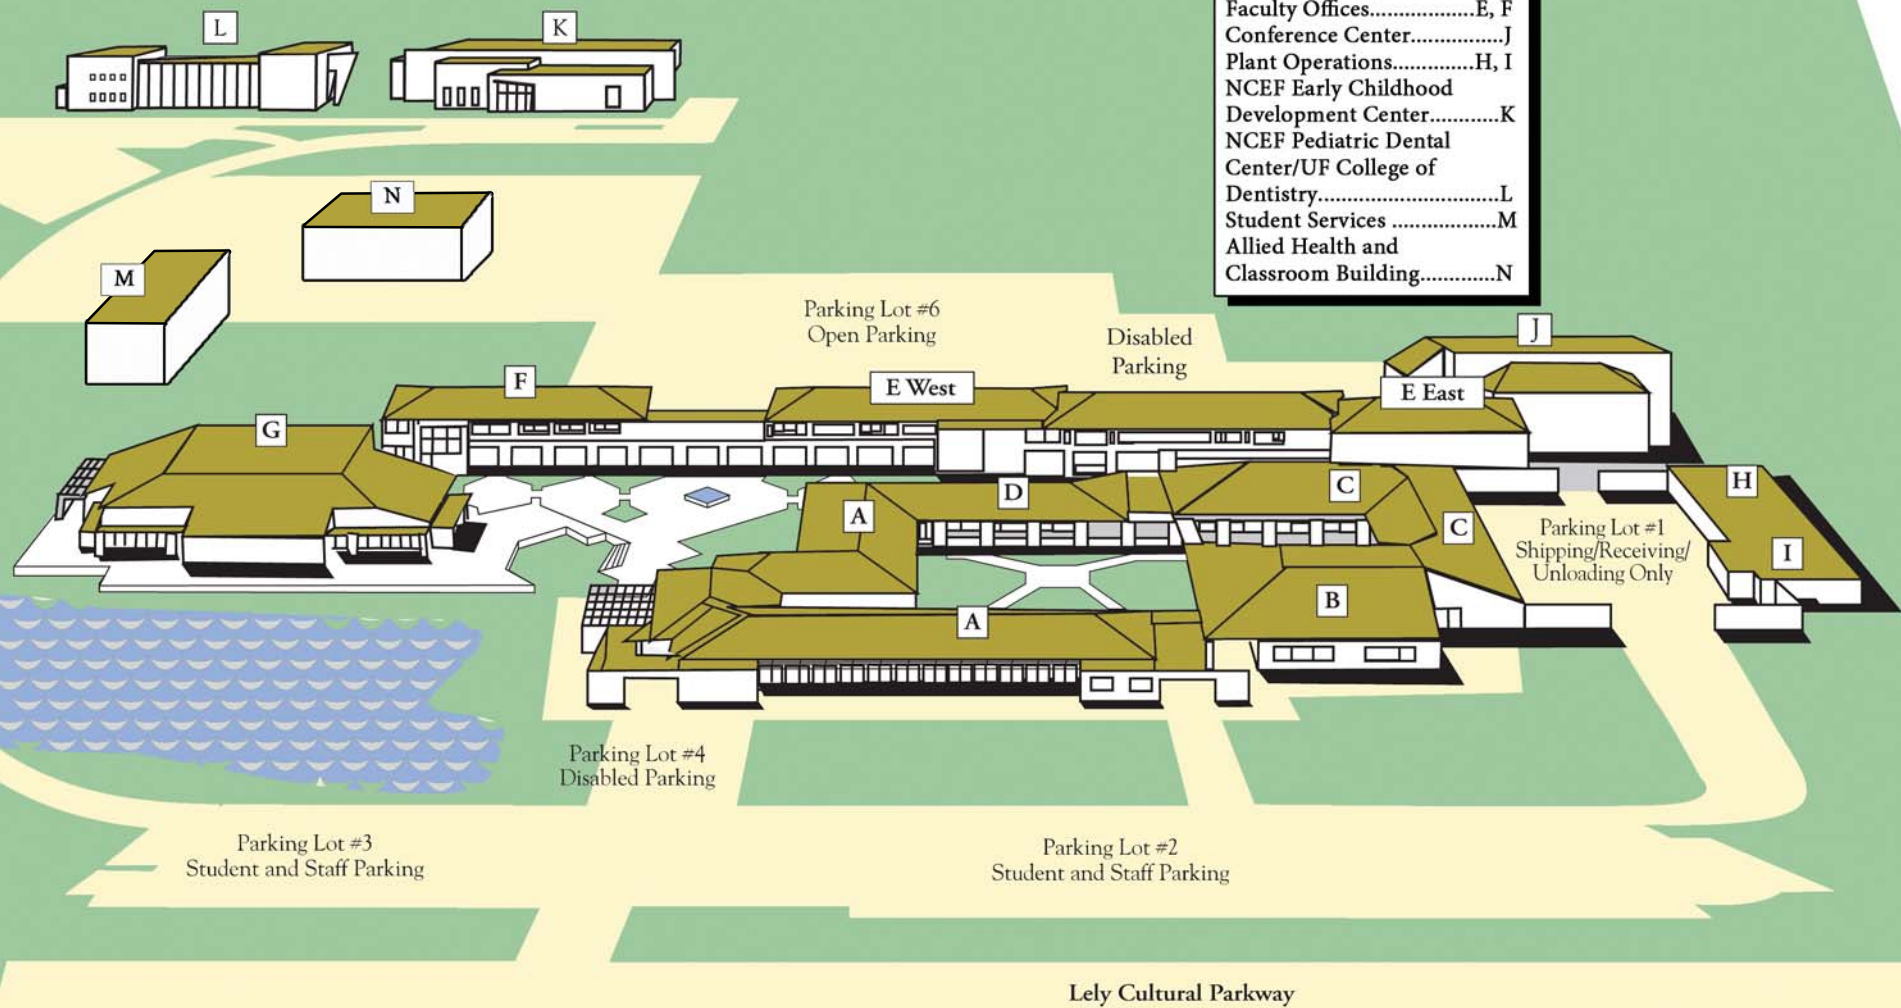

EDISON STATE COLLEGE

COLLIER CAMPUS

7007 Lely Cultural Parkway - Naples, Florida 34113

(239) 732-3737

www.edison.edu/collier

Rattlesnake Hammock

KEY	
Administration.....	A
Student Services.....	A
Admissions, Registration	
Counseling.....	A
Cashier.....	A
Continuing Education.....	J
Auditorium.....	B
Book Store.....	C
Cafeteria.....	C
Student Center.....	D
Library.....	G
Classrooms.....	B, E, F, G, J
Science Laboratory.....	E
Nursing Laboratory.....	J
Computer Laboratory.....	G
DLA Laboratory.....	J
Faculty Offices.....	E, F
Conference Center.....	J
Plant Operations.....	H, I
NCEF Early Childhood Development Center.....	K
NCEF Pediatric Dental Center/UF College of Dentistry.....	L
Student Services	M
Allied Health and Classroom Building.....	N

Collier Boulevard

951

Lely Cultural Parkway