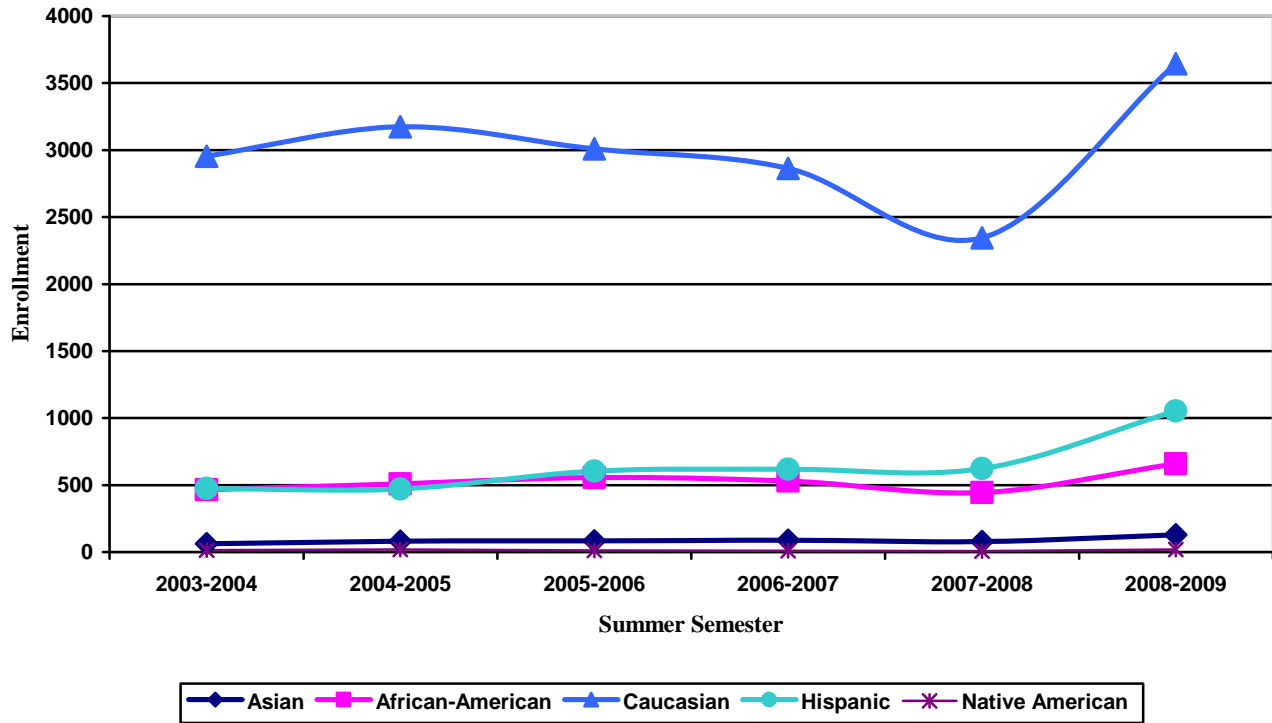

Headcount by Ethnicity¹ Degree-Seeking, Credit Students

Summer Semester ²	Asian		African-American		Caucasian		Hispanic		Native American	
	#	%	#	%	#	%	#	%	#	%
2008-2009	129	2.3	659	12.0	3,644	66.2	1,053	19.1	20	0.4
2007-2008	80	2.3	444	12.7	2,346	67.0	624	17.8	6	0.2
2006-2007	88	2.1	531	12.9	2,864	69.8	618	15.0	9	0.2
2005-2006	83	1.9	556	13.0	3,008	70.6	604	14.2	11	0.3
2004-2005	82	1.9	509	12.0	3,173	74.6	471	11.1	18	0.4
2003-2004	61	1.5	465	11.7	2,954	74.4	476	12.0	15	0.4

- 1) Data does not include non-reported ethnicity or non-resident aliens.
- 2) Summer students are all part-time.