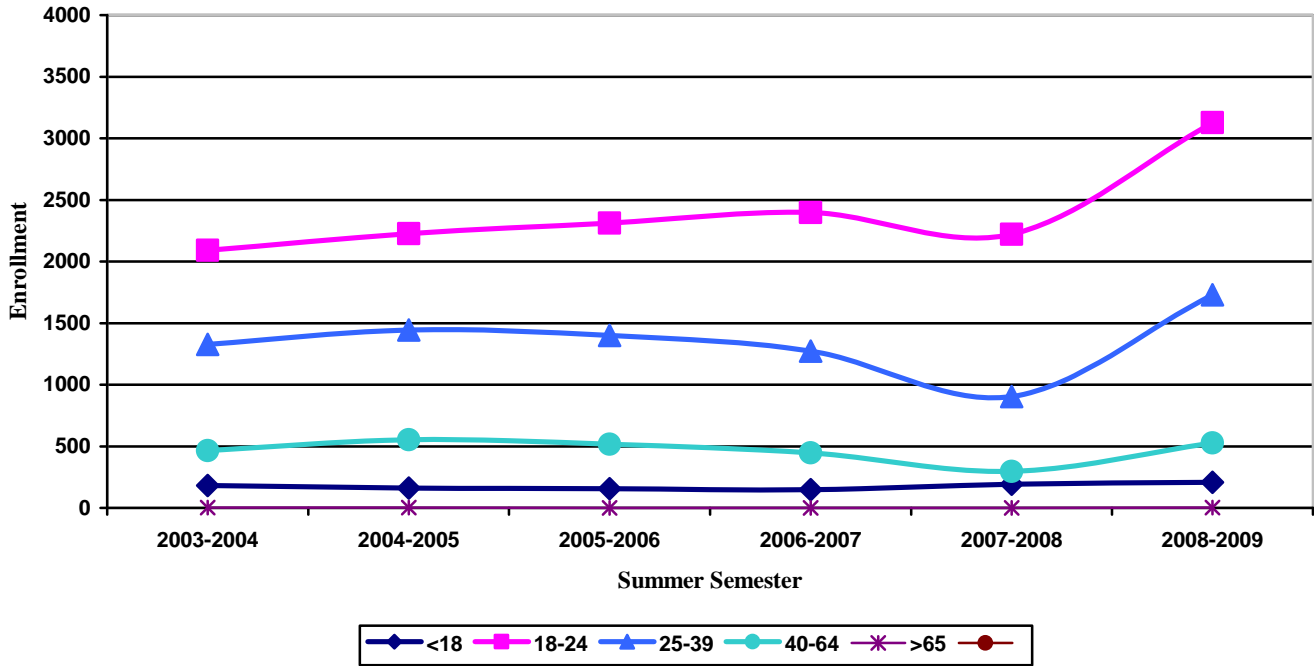

**Headcount by Age<sup>1</sup>  
Degree-Seeking, Credit Students**

Summer Semester <sup>2</sup>	Enrollment									
	<18		18-24		25-39		40-64		>65	
	#	%	#	%	#	%	#	%	#	%
2008-2009	208	3.7	3,128	56.0	1,731	30.9	528	9.4	2	0.0
2007-2008	193	5.4	2,222	61.4	904	25.0	297	8.2	1	0.0
2006-2007	149	3.5	2,397	56.2	1,272	29.8	447	10.5	0	0.0
2005-2006	156	3.6	2,311	52.7	1,399	31.9	516	11.8	1	0.0
2004-2005	161	3.7	2,226	50.8	1,443	32.9	552	12.6	2	0.0
2003-2004	183	4.5	2,092	51.4	1,326	32.6	455	11.5	2	0.0

- 1) Data does not include unknown age or gender.
- 2) Summer students are all part-time.