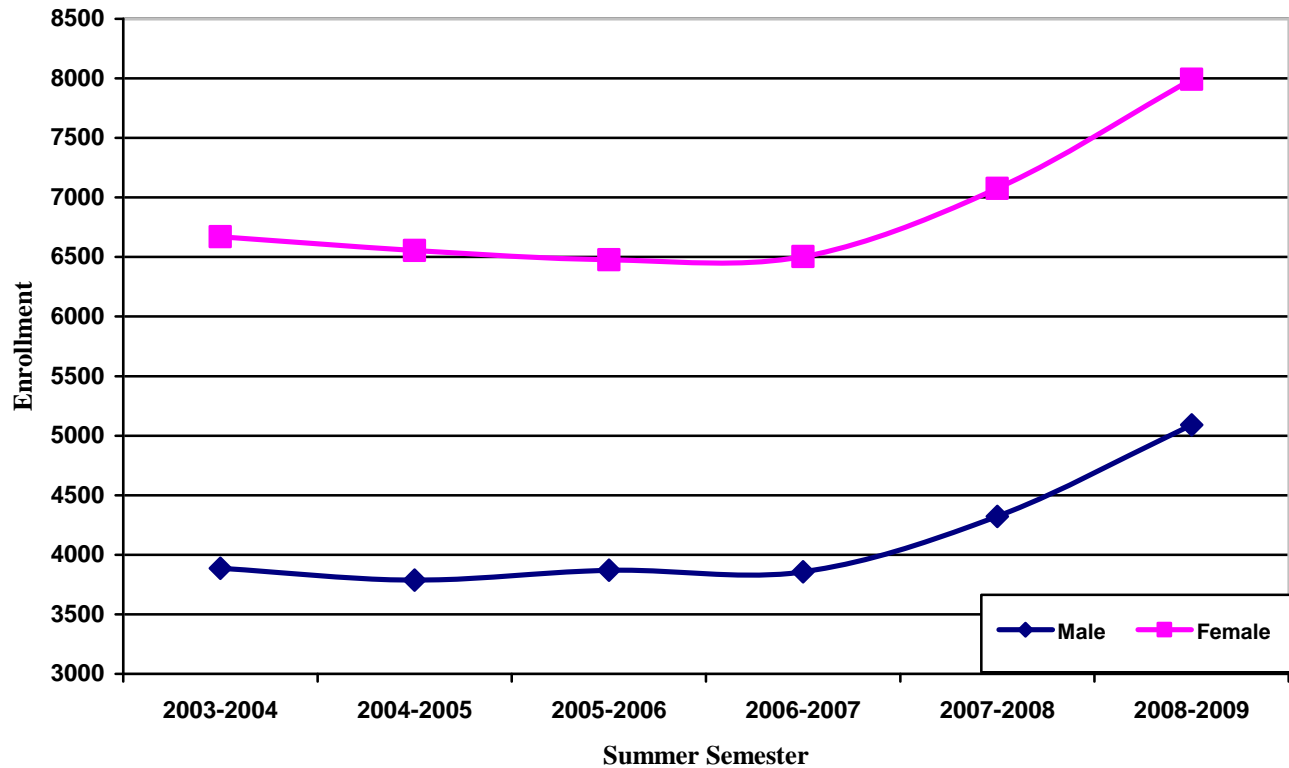

**Headcount by Gender¹
Degree-Seeking, Credit Students**

Summer Semester ²	Female #	Male #
2008-2009	3,603	2,017
2007-2008	2,340	1,280
2006-2007	2,847	1,419
2005-2006	2,918	1,465
2004-2005	2,945	1,439
2003-2004	2,779	1,291

- 1) Data does not include non-reported gender.
- 2) Summer students are all part-time.