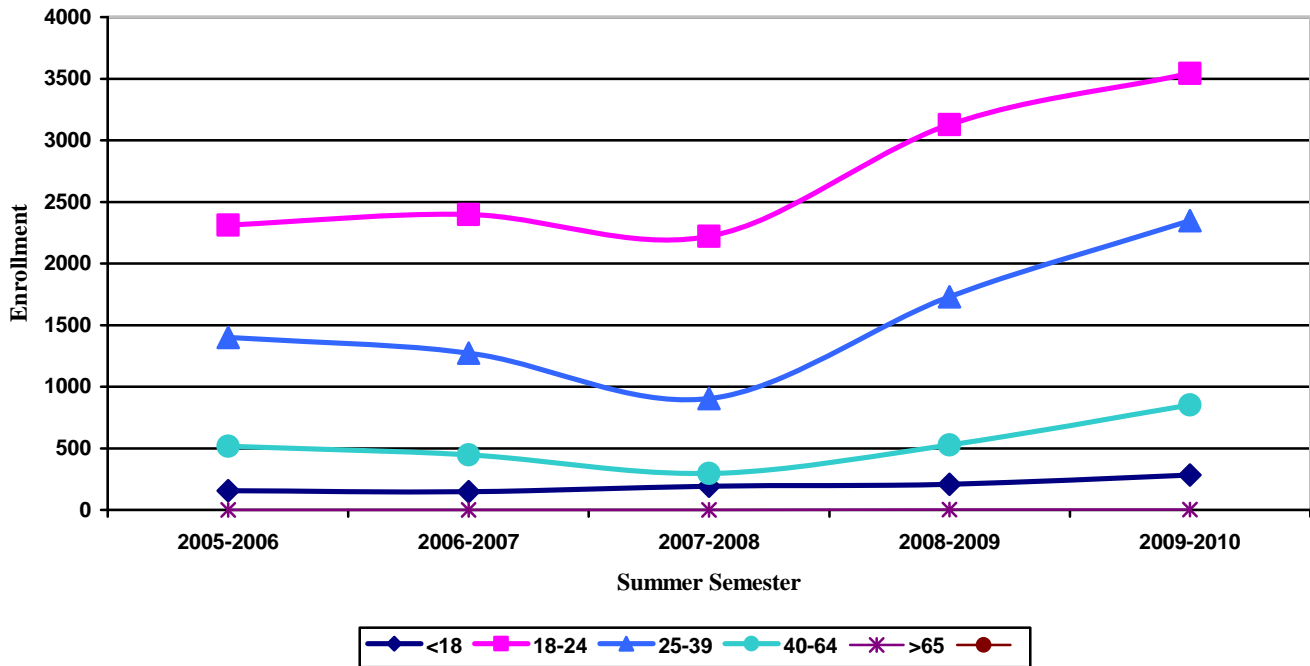

**Headcount by Age¹
Degree-Seeking, Credit Students**

Summer Semester ²	Enrollment									
	<18		18-24		25-39		40-64		>65	
	#	%	#	%	#	%	#	%	#	%
2009-2010	283	4.0	3,544	50.4	2,349	33.4	851	12.1	3	0.0
2008-2009	208	3.7	3,128	56.0	1,731	30.9	528	9.4	2	0.0
2007-2008	193	5.4	2,222	61.4	904	25.0	297	8.2	1	0.0
2006-2007	149	3.5	2,397	56.2	1,272	29.8	447	10.5	0	0.0
2005-2006	156	3.6	2,311	52.7	1,399	31.9	516	11.8	1	0.0

1) Data does not include unknown age or gender.
 2) Summer students are all part-time.