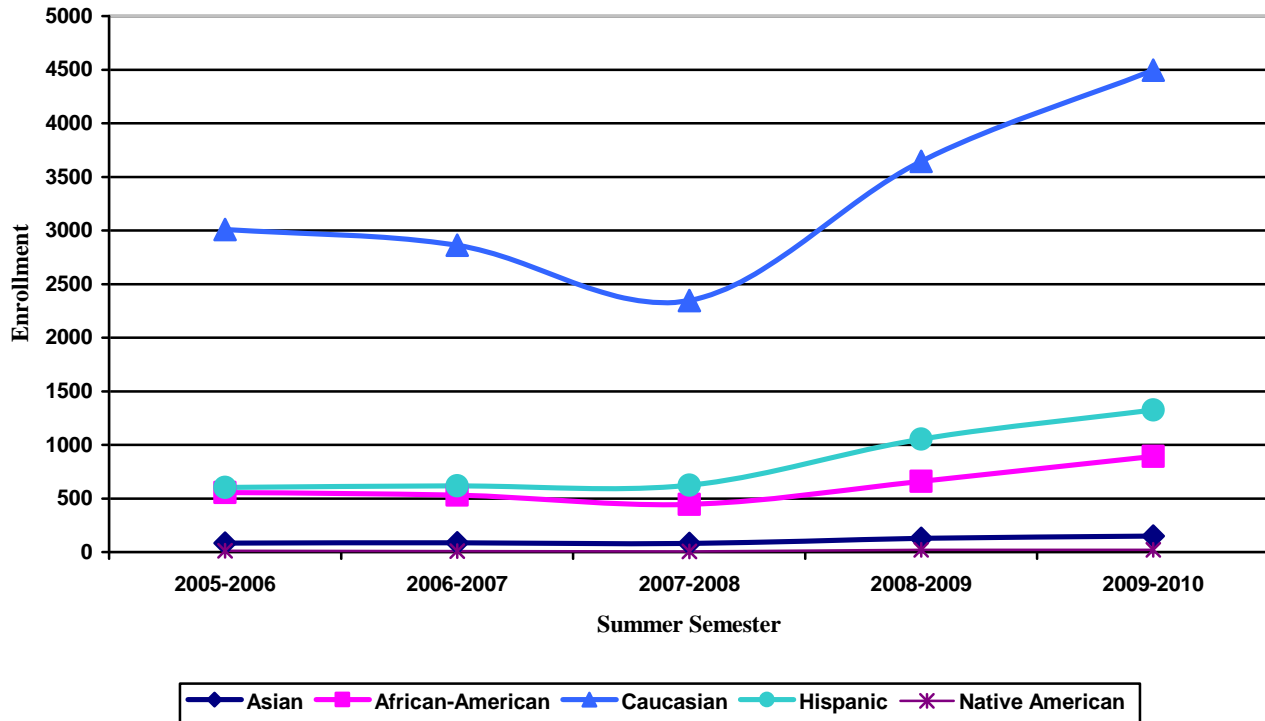

## Headcount by Ethnicity<sup>1</sup> Degree-Seeking, Credit Students

Summer Semester <sup>2</sup>	Asian		African-American		Caucasian		Hispanic		Native American	
	#	%	#	%	#	%	#	%	#	%
2009-2010	150	2.2	892	13.0	4,496	65.3	1,326	19.3	21	0.3
2008-2009	129	2.3	659	12.0	3,644	66.2	1,053	19.1	20	0.4
2007-2008	80	2.3	444	12.7	2,346	67.0	624	17.8	6	0.2
2006-2007	88	2.1	531	12.9	2,864	69.8	618	15.0	9	0.2
2005-2006	83	1.9	556	13.0	3,008	70.6	604	14.2	11	0.3

- 1) Data does not include non-reported ethnicity or non-resident aliens.
- 2) Summer students are all part-time.