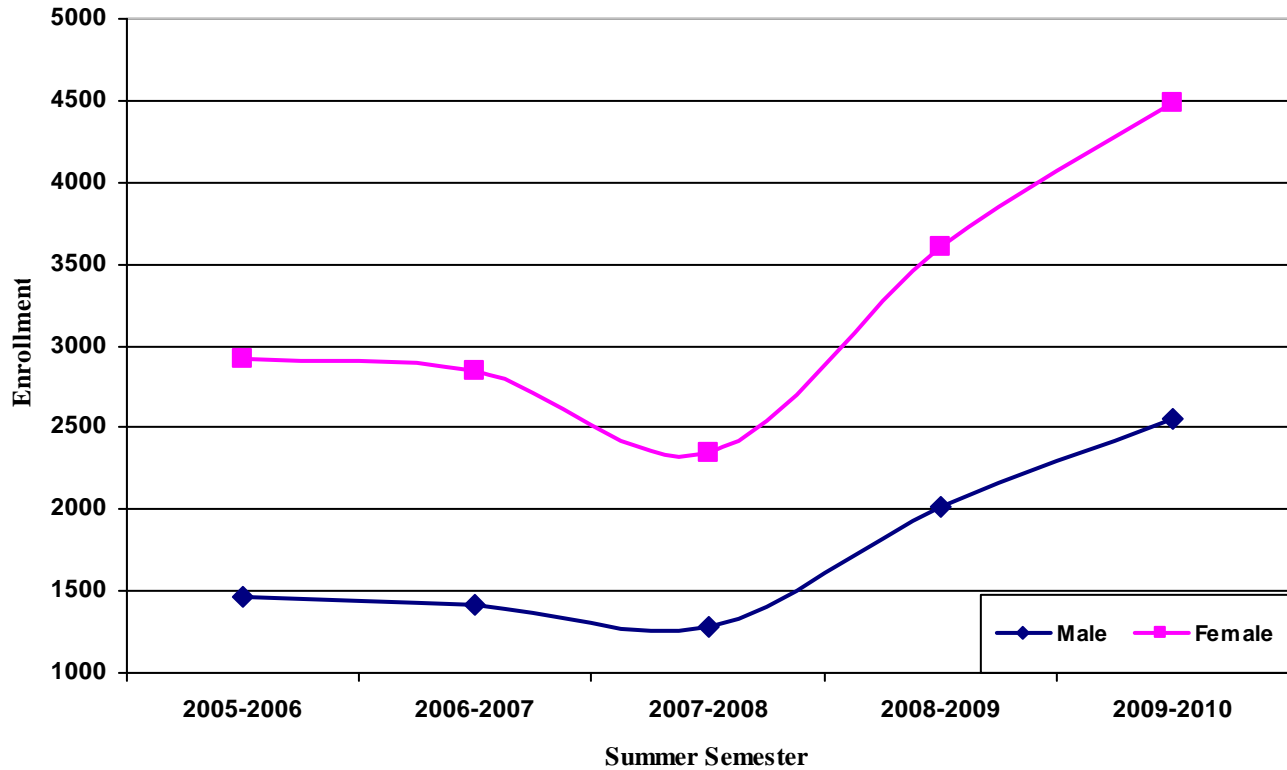

**Headcount by Gender¹
Degree-Seeking, Credit Students**

Summer Semester ²	Female #	Male #
2009-2010	4,487	2,549
2008-2009	3,603	2,017
2007-2008	2,340	1,280
2006-2007	2,847	1,419
2005-2006	2,918	1,465

- 1) Data does not include non-reported gender.
- 2) Summer students are all part-time.