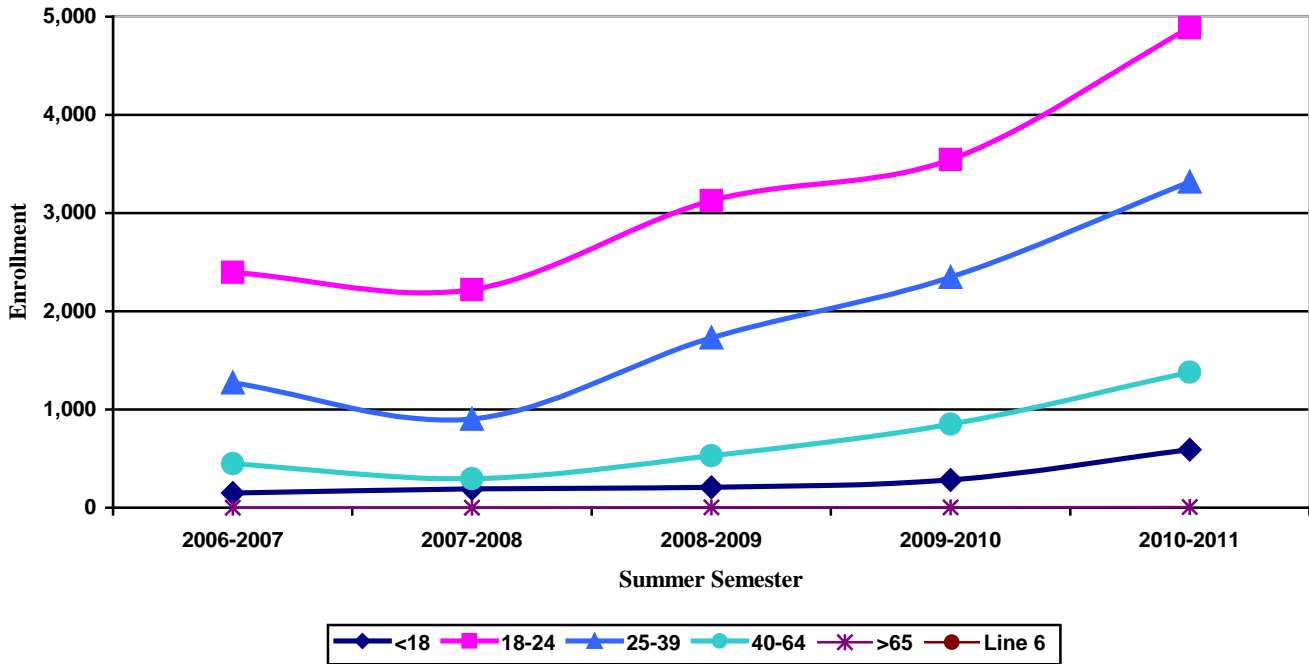

**Headcount by Age¹
Degree-Seeking, Credit Students**

Summer Semester ²	Enrollment									
	<18		18-24		25-39		40-64		>65	
	#	%	#	%	#	%	#	%	#	%
2010-2011	590	5.8	4,885	48.0	3,318	32.6	1,380	13.6	7	0.0
2009-2010	283	4.0	3,544	50.4	2,349	33.4	851	12.1	3	0.0
2008-2009	208	3.7	3,128	56.0	1,731	30.9	528	9.4	2	0.0
2007-2008	193	5.4	2,222	61.4	904	25.0	297	8.2	1	0.0
2006-2007	149	3.5	2,397	56.2	1,272	29.8	447	10.5	0	0.0

- 1) Data does not include unknown age.
- 2) Summer students are all part-time.