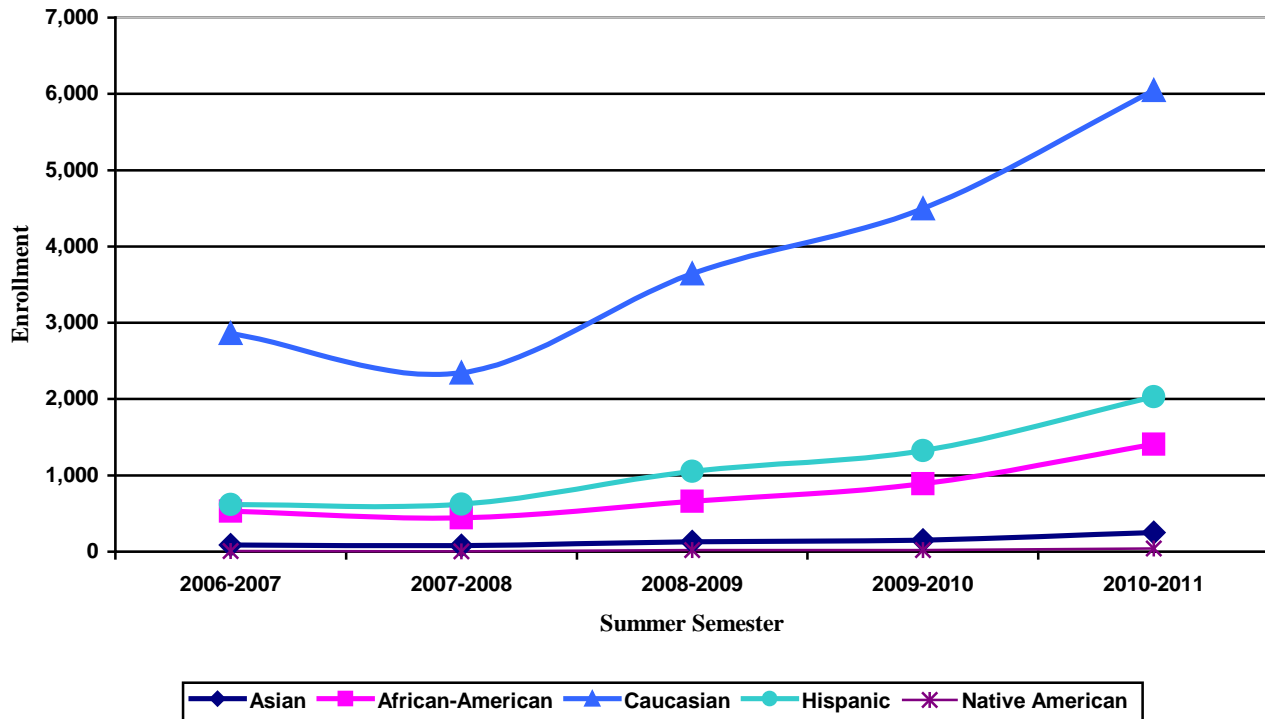

## Headcount by Ethnicity<sup>1</sup> Degree-Seeking, Credit Students

Summer Semester <sup>2</sup>	Asian		African-American		Caucasian		Hispanic		Native American	
	#	%	#	%	#	%	#	%	#	%
2010-2011	249	2.5	1,408	14.4	6,048	61.8	2,033	20.8	42	0.4
2009-2010	150	2.2	892	13.0	4,496	65.3	1,326	19.3	21	0.3
2008-2009	129	2.3	659	12.0	3,644	66.2	1,053	19.1	20	0.4
2007-2008	80	2.3	444	12.7	2,346	67.0	624	17.8	6	0.2
2006-2007	88	2.1	531	12.9	2,864	69.8	618	15.0	9	0.2

- 1) Data does not include non-reported ethnicity or non-resident aliens.
- 2) Summer students are all part-time.