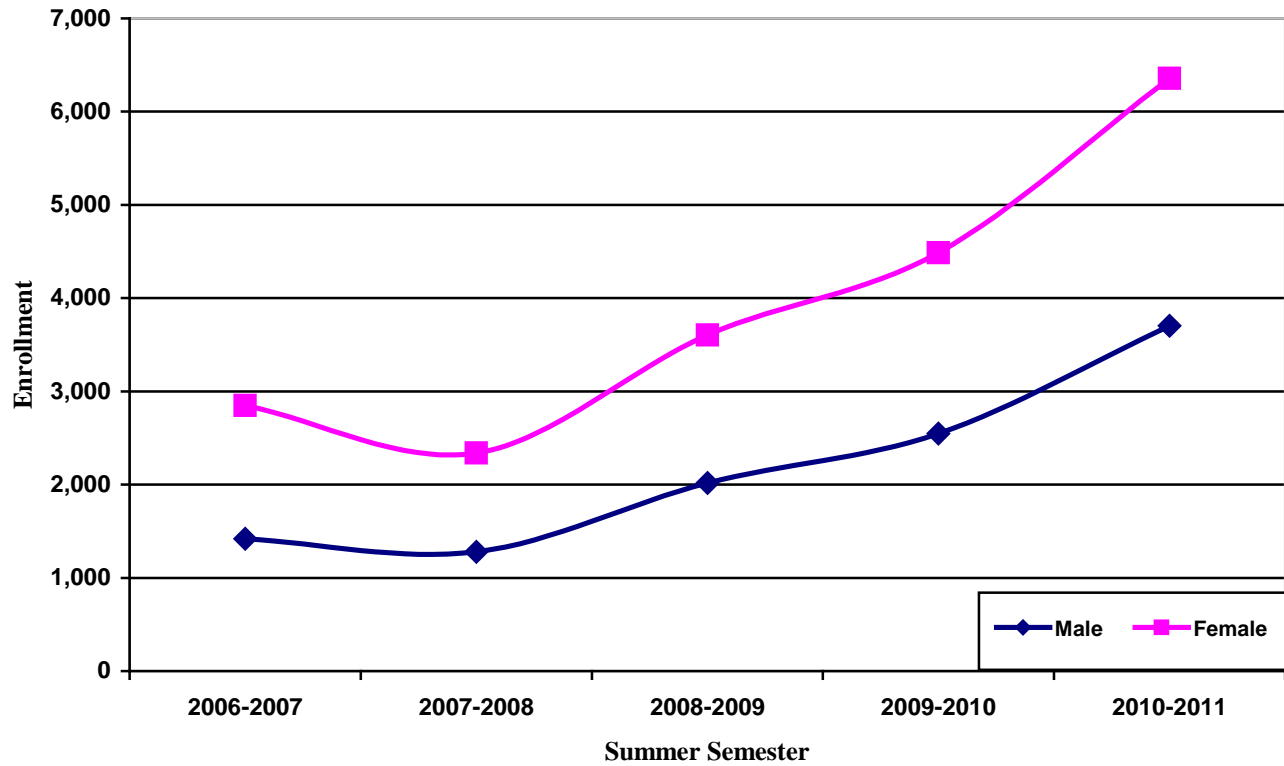

**Headcount by Gender<sup>1</sup>  
Degree-Seeking, Credit Students**

Summer Semester <sup>2</sup>	Female #	Male #
2010-2011	6,357	3,702
2009-2010	4,487	2,549
2008-2009	3,603	2,017
2007-2008	2,340	1,280
2006-2007	2,847	1,419

- 1) Data does not include non-reported gender.
- 2) Summer students are all part-time.