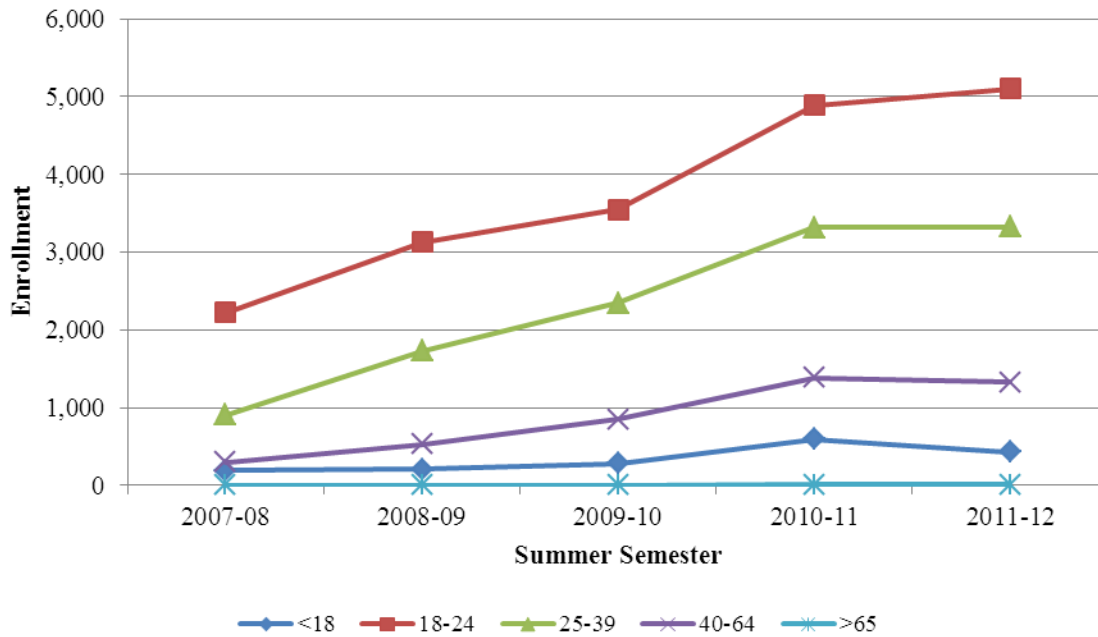

**Headcount by Age¹
Degree-Seeking, Credit Students**

Summer Semester ²	Enrollment									
	<18		18-24		25-39		40-64		>65	
	#	%	#	%	#	%	#	%	#	%
2011-2012	431	4.2	5,100	50.0	3,323	32.6	1,330	13.1	7	0.1
2010-2011	590	5.8	4,885	48.0	3,318	32.6	1,380	13.6	7	0.1
2009-2010	283	4.0	3,544	50.4	2,349	33.4	851	12.1	3	0.0
2008-2009	208	3.7	3,128	56.0	1,731	30.9	528	9.4	2	0.0
2007-2008	193	5.4	2,222	61.4	904	25.0	297	8.2	1	0.0

- 1) Data does not include unknown age.
- 2) Summer students are all part-time.