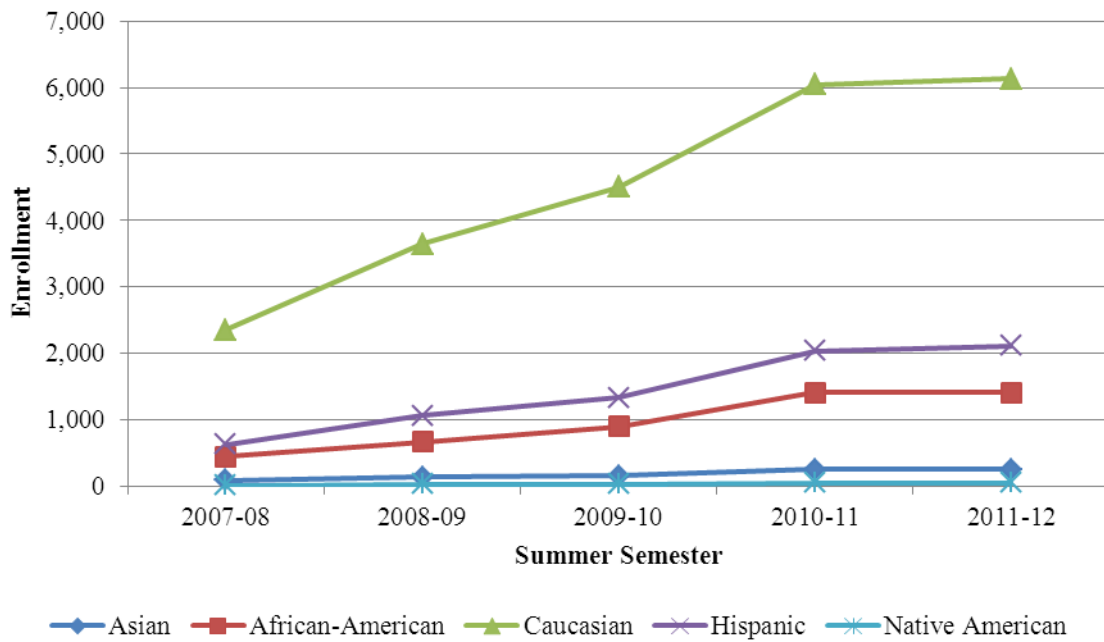

**Headcount by Ethnicity¹
Degree-Seeking, Credit Students**

Summer Semester ²	Asian		African-American		Caucasian		Hispanic		Native American	
	#	%	#	%	#	%	#	%	#	%
2011-2012	245	2.4	1,401	13.7	6,128	60.1	2,111	20.7	43	0.4
2010-2011	249	2.5	1,408	14.4	6,048	61.8	2,033	20.8	42	0.4
2009-2010	150	2.2	892	13.0	4,496	65.3	1,326	19.3	21	0.3
2008-2009	129	2.3	659	12.0	3,644	66.2	1,053	19.1	20	0.4
2007-2008	80	2.3	444	12.7	2,346	67.0	624	17.8	6	0.2

- 1) Data does not include non-reported ethnicity or non-resident aliens.
- 2) Summer students are all part-time.