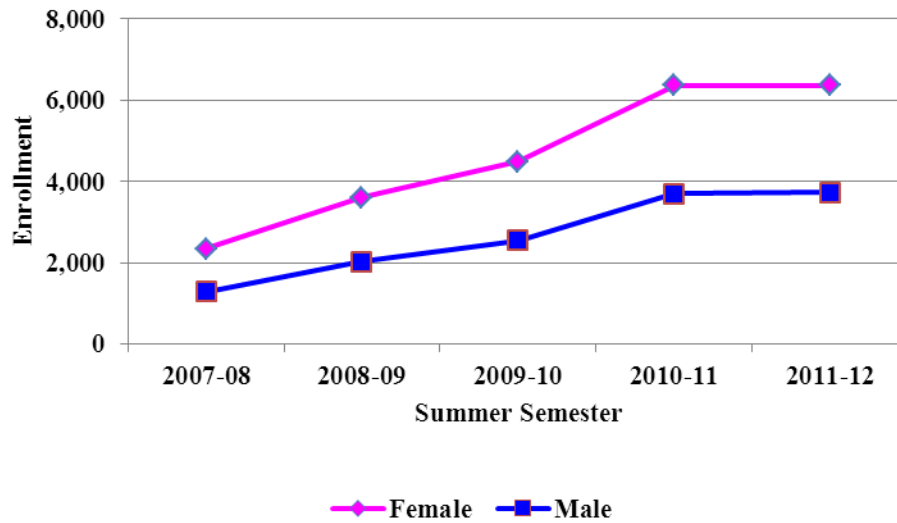

Headcount by Gender¹ Degree-Seeking, Credit Students

Summer Semester ²	Female #	Male #
2011-2012	6,356	3,730
2010-2011	6,357	3,702
2009-2010	4,487	2,549
2008-2009	3,603	2,017
2007-2008	2,340	1,280

- 1) Data does not include non-reported gender.
- 2) Summer students are all part-time.